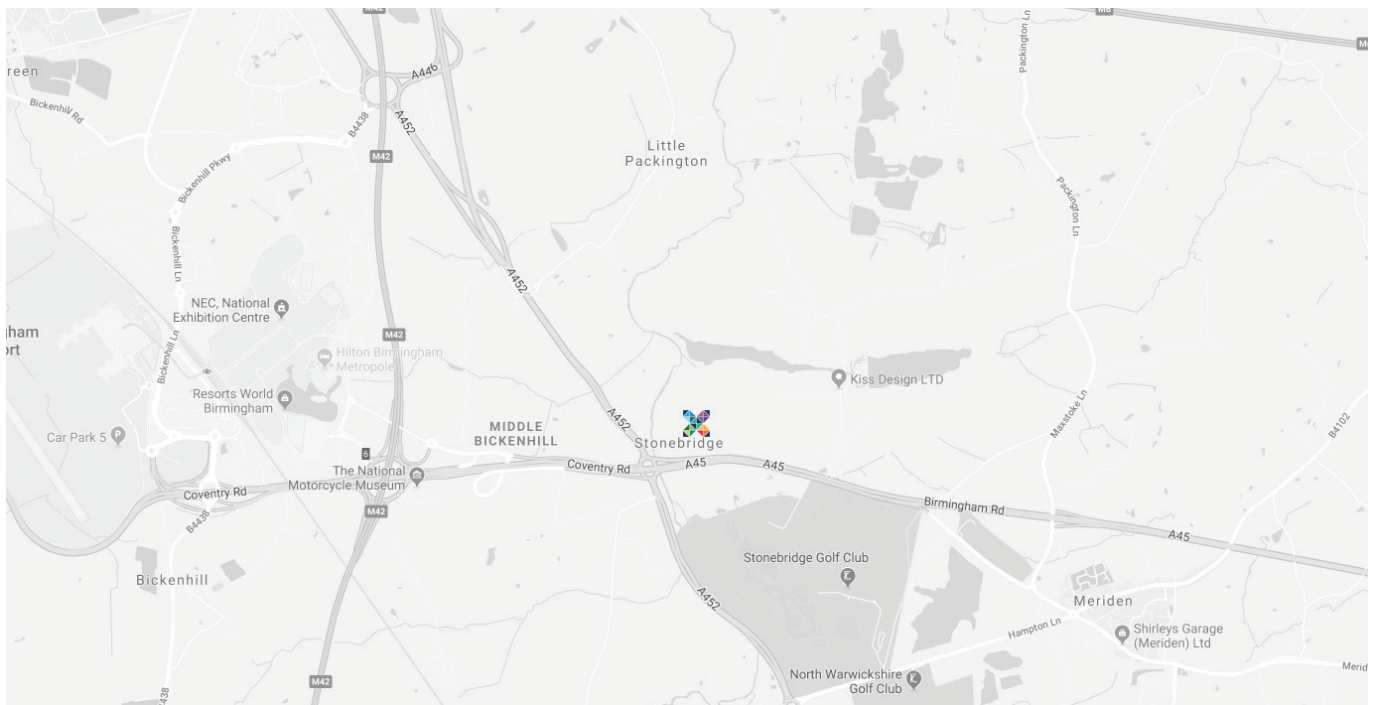

KISS
Building beautiful brands

Kiss Design Ltd
3 Mill Farm Barns
Packington Hall
Meriden
CV7 7HE

T. 01675 446 101
E. studio@kissdesignltd.com

www.kissdesignltd.com

Directions

When you reach the Stonebridge Roundabout (A446/A45) with the Toby Carvery on it, you will need to follow these instructions.

- Take the exit slip-road toward Coventry (A45).
- Take the first left signed Mill Farm Barns (green sign, before the end of the slip road and lay-by).