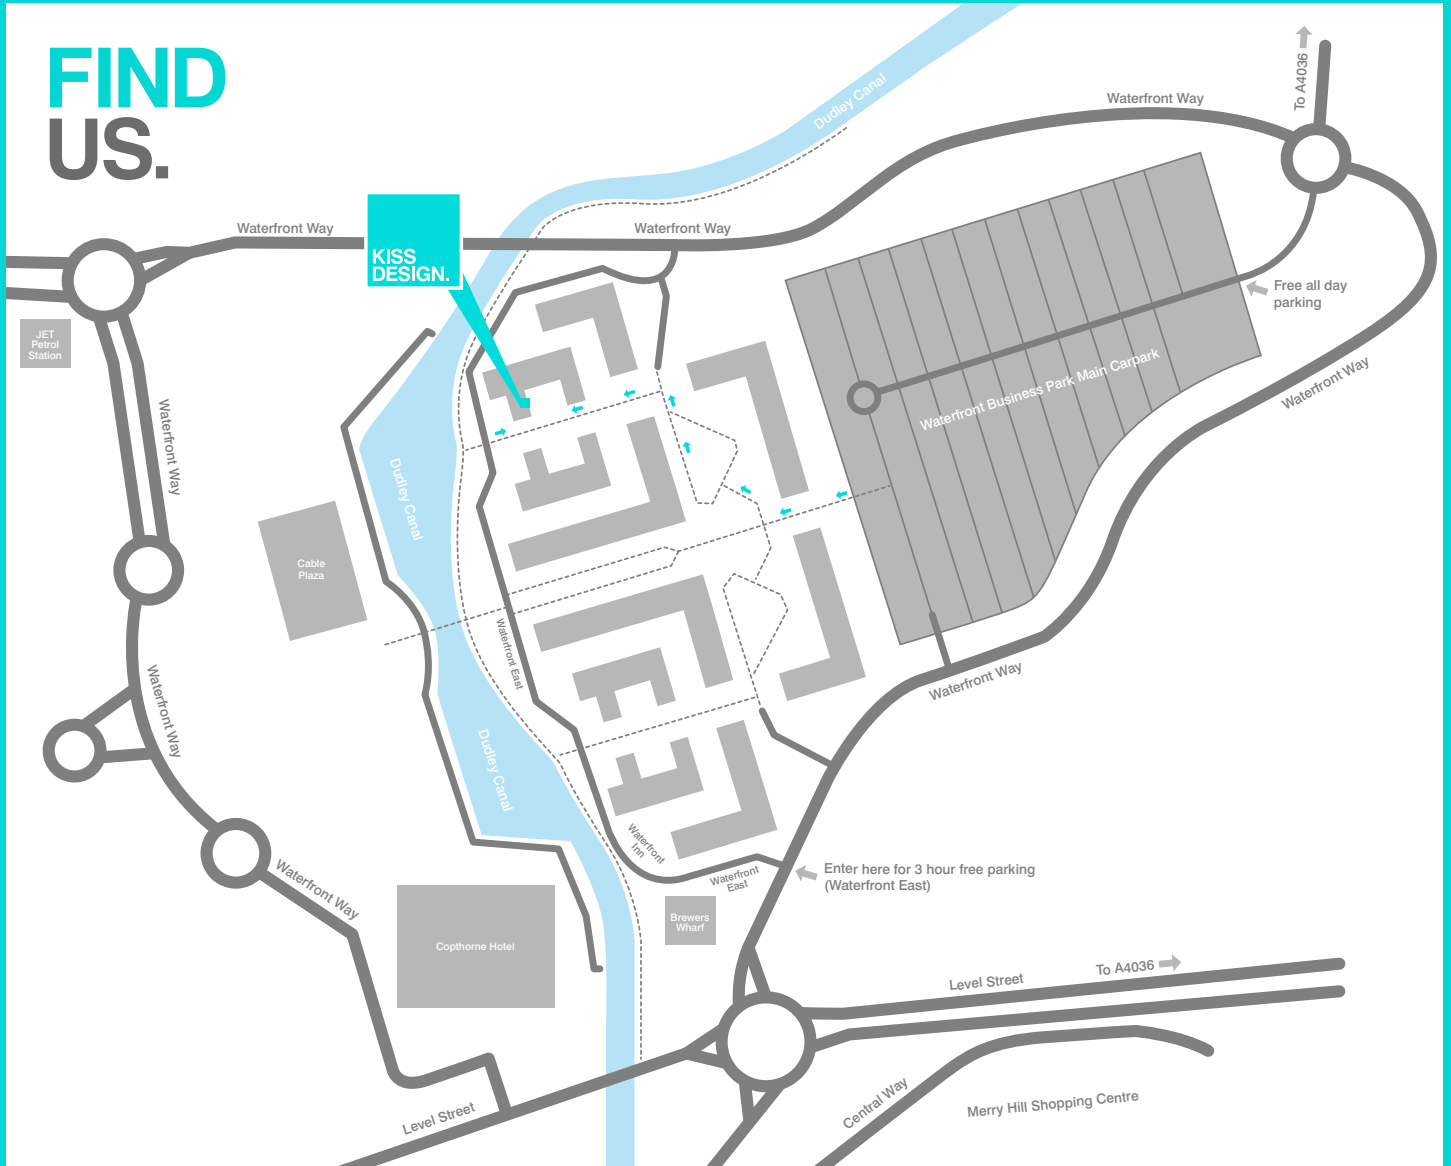

# KISS DESIGN.

**Kiss Design Ltd**

First Floor

T5 Dudley Court North

The Waterfront

Brierley Hill

DY5 1XP

Tel. +44 (0) 1384 571 099